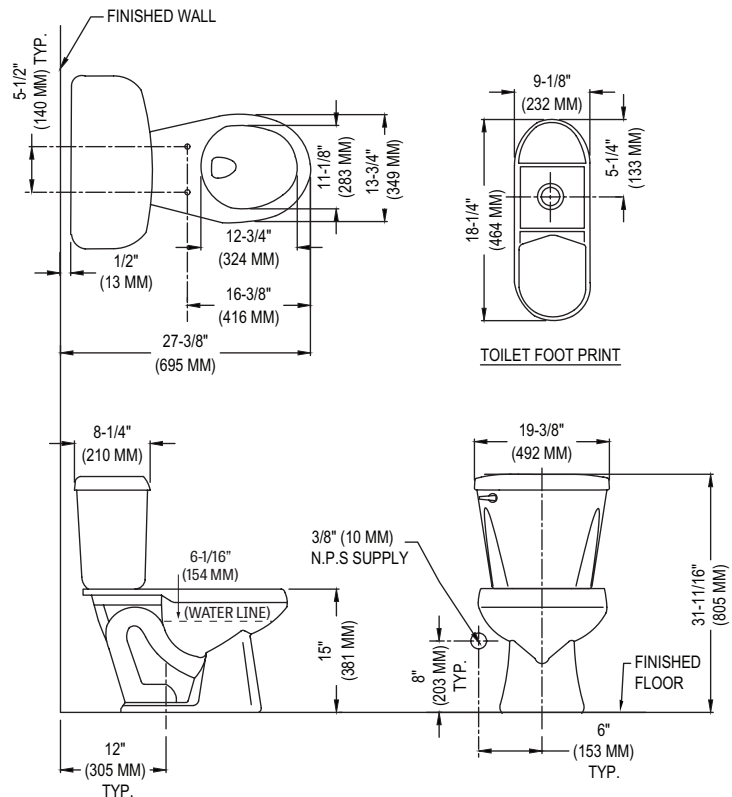

## COMPONENTS

MODEL #	DESCRIPTION	CODES/STANDARDS
<b>380-377RH</b>	Round front, two-piece toilet. Less toilet seat and supply.	  
<b>380</b>	Round front toilet bowl only. Less toilet seat.	
<b>377RH</b>	Tank and cover only, with right hand, front-mount, color match, metal trip lever. Less supply.	
<b>TANK TRIM &amp; REPLACEMENT PARTS</b>		
<b>59RH</b>	Trip lever - color match, metal trip lever, right hand	
<b>2036-1212</b>	Summit® 1.28 rigid flapper flush valve	
<b>400A</b>	Fluidmaster® anti-siphon pilot fill valve	
<b>2206</b>	Anti-siphon pilot fill valve (compatible replacement)	
<b>630-0030</b>	Replacement flush valve seal	
<b>386-LID</b>	Tank lid	

# 380-377RH SUMMIT<sup>®</sup> PRO 1.28

Round Front, Vitreous China, Two-Piece Toilet

## SPECIFICATIONS

MODEL #	DESCRIPTION	CODES/STANDARDS
380-377RH	Round front, (1.28 gpf/4.8 lpf) two-piece toilet	  

MATERIAL	Vitreous China
WATER PRESSURE RANGE	20 to 80 PSI
FLUSH SYSTEM	MagnaFlush™ flushing technology
WATER USAGE	1.28 gpf / 4.8 lpf
WATER SURFACE AREA	8' X 9'
ROUGH-IN	12'
MAP RATING	1,000 grams

TRAP DIAMETER	2'
TRAP SEAL	2-3/8'
SHIPPING WEIGHT	Model 380 - 49 lbs. (22.2 kg) Model 377RH - 36 lbs. (16.3 kg)
WARRANTY	Vitreous China - Limited Lifetime Tank Trim - Limited Five Year

TANK OPTIONS	TECHNICAL INFORMATION
377	Variation of model 377RH, with left hand trip lever. <b>Note:</b> these dimensions are nominal and subject to change without notice.